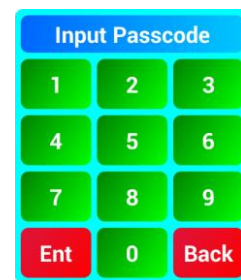

GolfAppLive Quick Setup Guide

GolfAppLive is designed to capture players' scores around the course on smart phones or tablets so that a "live" leaderboard can be provided - on the smart phone or tablet and back in the clubhouse on big TV screens. It's simple to use for participants irrespective of their technical experience.

Download the Application

Download the Application from the store on your device by searching for "golfapplive" (Apple, Google, Amazon, Blackberry or Windows Phone). Once installed, click the icon on the device's screen.

Start-up screen

Normally this will be the first screen shown when the App starts.

Click **Help** to display the **Help Screen**.

Click **Login** to setup the App for your competition. The competition organiser will give you two codes to login. First will be the Club Name, the second will be the passcode.

Click **Start** to continue to the score entry screens.

If prompted – Enter Player's name, handicap, tee and team for each player in your group, click **Next** until all players have been entered then click **Finished**.

Click **Leaders** to display the current competition's Leaderboard.