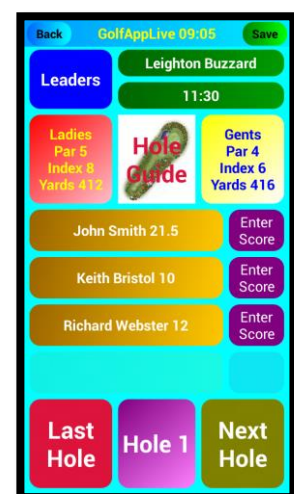

### Score Entry Screens

You can enter scores for each player in this group. Click on the Buttons showing "Enter Score" to access the Pop-up Keypad.

You can also access the current **Leaderboard Screen** by clicking the **Leaderboard** button.

Clicking any of the players' names will show the **Overview Screen**.

Click the **Hole Guide Button** to access the **Hole Guide Screen**.

Click either of the **Yardage Buttons** to display the **Course Overview Screen**.

Click **Next Hole** to advance to the next hole, once all scores have been entered for this group.

Click **Last Hole** to return to the previous hole to review scores entered.

Click **(NP)** or **(LD)** when shown to record the "Nearest the Pin" or "Longest Drive" player and distance for this hole.

This screen also shows you the current hole number, player's names, playing handicap and Team Name (in brackets).