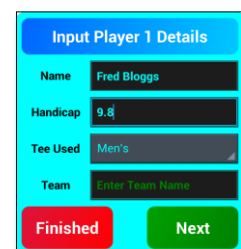

GolfAppLive Quick Setup Guide

GolfAppLive is designed to capture players' scores around the course on smart phones or tablets so that a "live" leaderboard can be provided - on the smart phone or tablet and back in the clubhouse on big TV screens. It's simple to use for participants irrespective of their technical experience.

Download the Application

Download the Application from the store on your device by searching for "golfapplive" (Apple, Google, Amazon, Blackberry or Windows Phone). Once installed, click the icon on the device's screen.

Start-up screen

Normally this will be the first screen shown when the App starts.

Click **Help** to display the **Help Screen**.

Click **Login** to setup the App for your competition. The competition organiser will give you two codes to login. First will be the Club Name, the second will be the passcode.

Click **Start** to continue to the score entry screens.

If prompted – Enter Player's name, handicap, tee and team for each player in your group, click **Next** until all players have been entered then click **Finished**.

Click **Leaders** to display the current competition's Leaderboard.