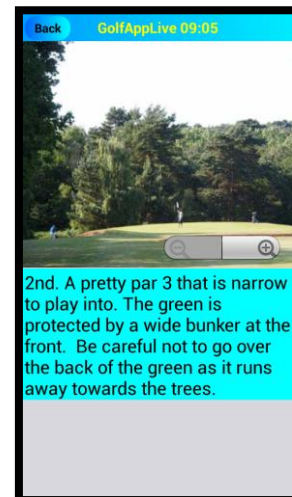

GolfAppLive Quick Setup Guide

The App also shows details about the Gents and Ladies tees and details of the course and tee time.

“Nearest the Pin” and “Longest Drive” holes are highlighted. Timings are recorded for each hole completed. A warning of slow play is shown if the group gets behind an expected pace.

Hole	Par	Index	Distance
1	4	6	Yards 416
2 (NP)	3	14	Yards 166
3	4	18	Yards 255
4	4	10	Yards 357
5 (LD)	5	2	Yards 546
6	4	4	Yards 339
7	5	12	Yards 477
8	4	8	Yards 374
9 (NP)	3	16	Yards 175
10	4	7	Yards 301
11 (NP)	3	15	Yards 167
12	5	11	Yards 477
13 (LD)	4	1	Yards 453
14 (NP)	3	17	Yards 149
15	4	5	Yards 385
16	4	3	Yards 353
17	4	13	Yards 242
18	4	9	Yards 332
Total	71		Yards 5964

Information Screens

Further information is also available to the user during a round:

Course guide and course card screens.

Each hole will have:

- A quick overview and image to advise the user how to play this hole.
- A view of the course’s card with par, index and yardage for both the men’s and women’s tee.

6/1	3/2	4/2	4/3	3/5	6/1
8/-	NR	6/-	5/2	6/-	4/3
6/1	3/2	5/2	16	17	18
Gross (60/29) 89		Net (55/26) 81		Stableford (14/10) 24	

Score overview screen

The overview screen can be used to enter, review or correct each player’s score at the end of their round.

Click the **Gross**, **Net** or **Stableford** buttons to show the scores in the selected format.

Select a different player using the arrows on the **tab bar** at the top (if required)

Leaderboard screen

The user can also view the current competition’s leaderboard(s) at any time.

Select which leaderboard you wish to view from the drop down selection at the top of the screen.

These Leaderboards can be shared via Social Media sites or emailed.

	Player	Hcp	Team	Round 1	F9	B9	B6	B3	Total	Plyd	Pos
1	Geoff Baker	13		33	18	15	10	4	33	18	3
2	Graham Audis	10.4		32	18	14	10	4	32	18	4
3	John Clark	8.8		29	13	16	12	5	29	18	7
4	Ray Roder	13.6		26	16	10	6	4	26	18	10

LiveAppStudio Inc.

5610 Scotts Valley Drive
Suite B501
Scotts Valley 95066